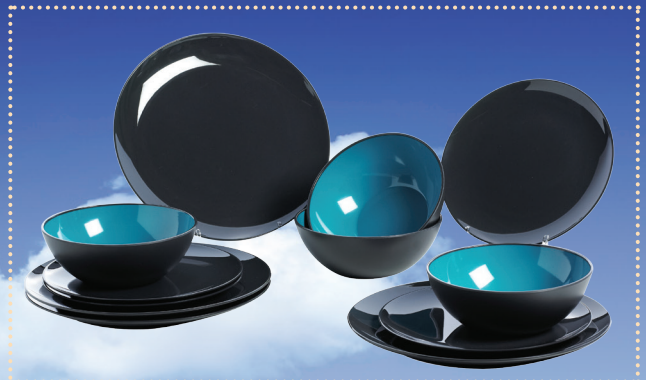

Cat No 100014 **Case Pack 8**
Grey and Blue 12 Piece Dinner Set

- Premium quality • Lightweight • Durable • Does not warp • Easy to clean
- Temperature Resistant • Stain Resistant • Dishwasher Safe
- Set consists of : 4 Dinner Plates • 4 Side Plates • 4 Cereal Bowls