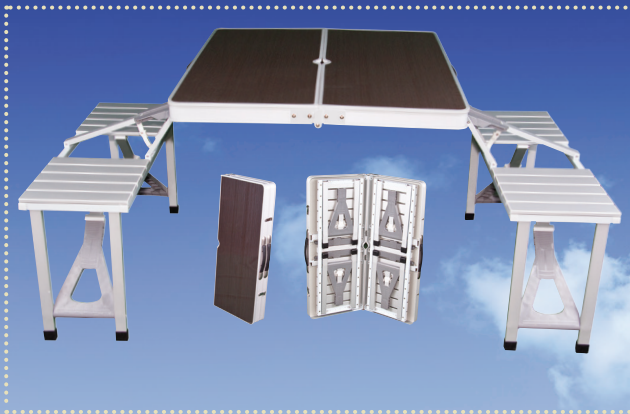

Tables and Table Sets

Cat No 2719KC **Case Pack 6**
Quest Elite® Gloucester Deluxe Folding Set

- Lightweight, Extremely Easy to Use • Premium Quality • Onyx Effect Top
- Shower Proof • Integrated Carry Case.
- Frame: Aluminium • Size: 97 x 82 x 73 cm • Folded: 36 x 86 x 10 cm
- Table Size: 72 x 86 cm • Weight: 12kg.