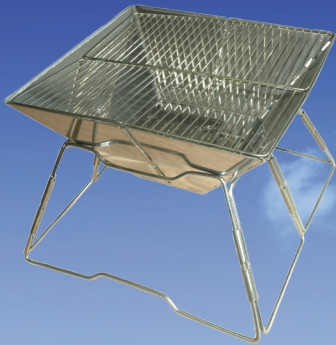

Outdoors, Picnics and Barbeques

Cat No 097300
Quest Folding BBQ

Case Pack 12

- Easy to Use • Easy to Store • Lightweight
- Portable • Extremely Easy To Assemble
- Zero Tool Assembly • Charcoal or Wood
- Size: 35.5 x 35.5 x 21.5 cm
- Folded: 36 x 23 x 5.2 cm • Weight: 1.9kg.