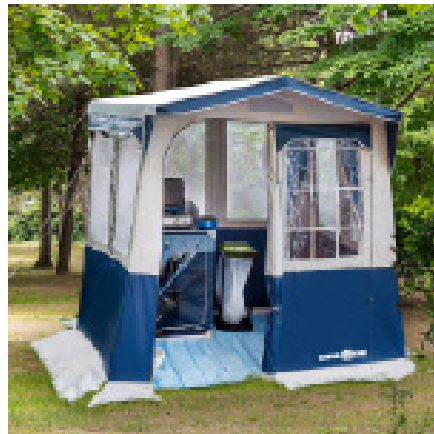

Brunner Bravo Cooking Tent

04260296NB