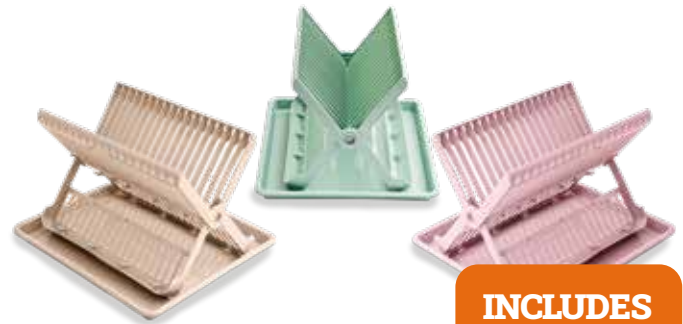

Cat No: K3019   **Outer Carton** 3
Folding Drainer with drip tray

- Made in Spain • Mixed colours
- High quality • BPA free • Easy clean
- Dishwasher safe • Drip tray included • Weight: 0.59 kg
- Size: 37 x 33 x 21 cm • Folded: 37 x 33 x 8 cm

INCLUDES
Drip Tray