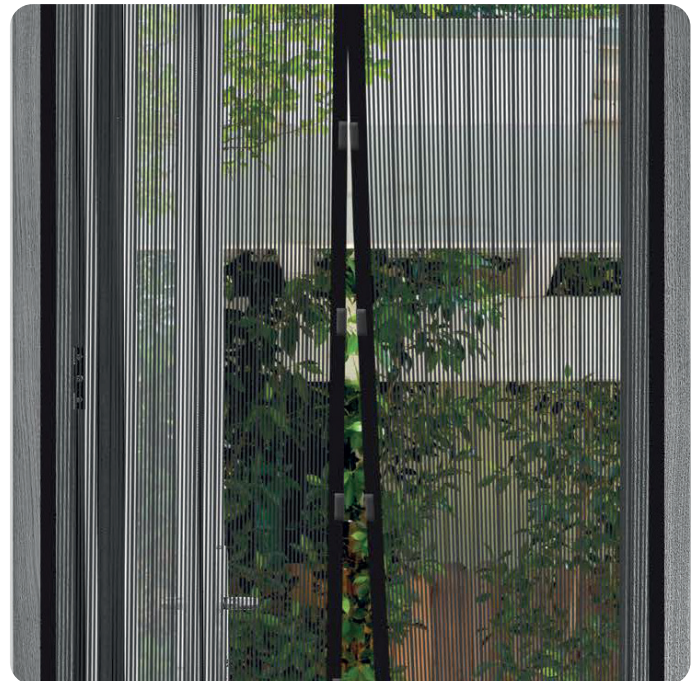

Cat No C0023
Bug stop, self close magnetic door screen

Outer Carton 12

- Magnetic self close insect screen • Snaps shut
- Stops insects • Allows a gentle breeze to flow
- Installs in minutes • No tools required
- 100% Polyester • Size: 90 x 210 cm