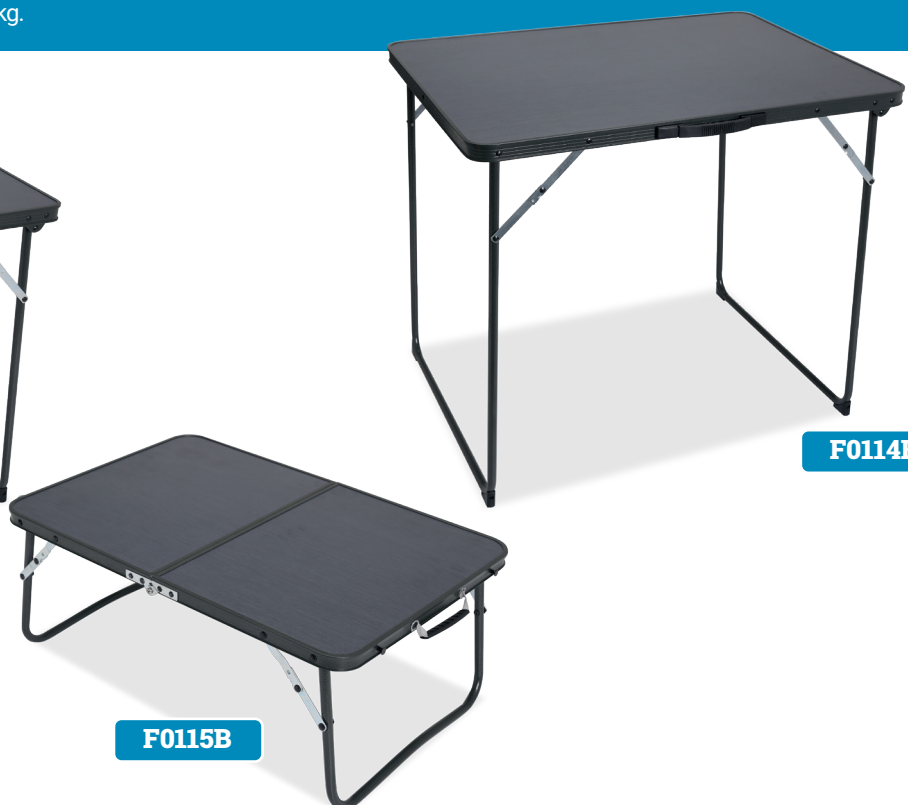

F0115B

F0114B