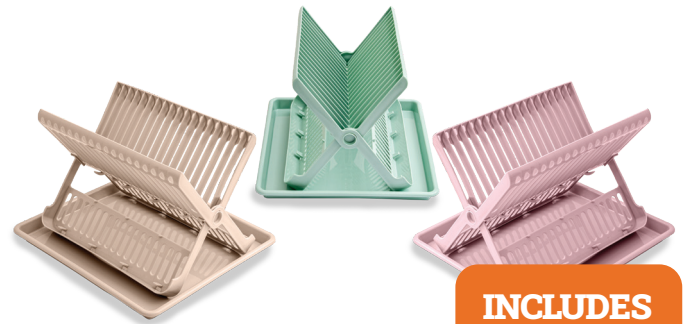

Cat No: K3019   **Outer Carton** 3
Folding Drainer with drip tray

- Made in Spain • Mixed colours
- High quality • BPA free • Easy clean
- Dishwasher safe • Drip tray included • Weight: 0.59 kg
- Size: 37 x 33 x 21 cm • Folded: 37 x 33 x 8 cm

INCLUDES
Drip Tray