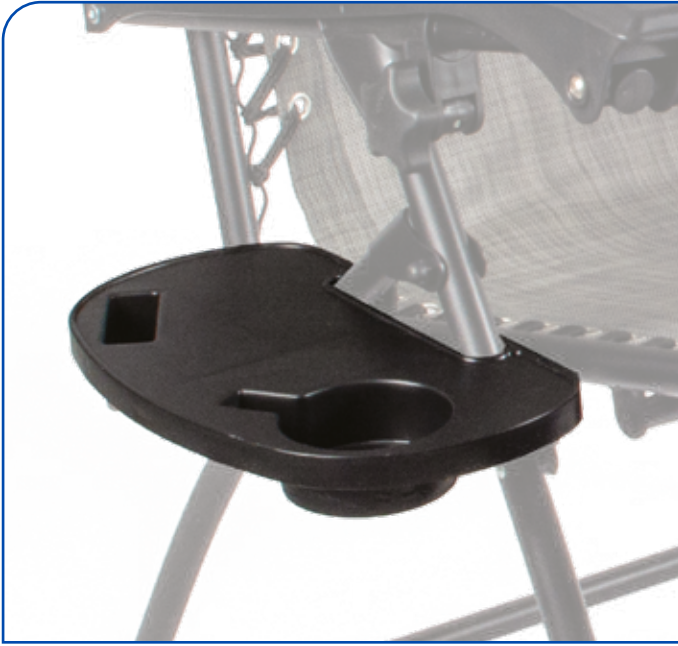

F2032 : UNIVERSAL DRINKS TRAY

- Universal fit • Universal use • High quality
- Perfect addition to Hampton relax and recline
- Size: 31 x 17 x 4 cm. • Weight: 0.21 kg