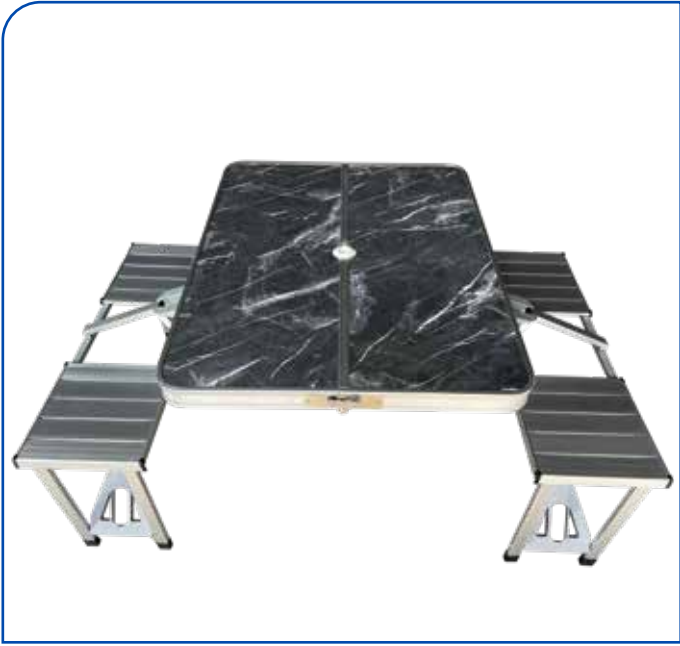

F4850N : SPEEDFIT GLOUCESTER (ONYX EDITION)

- Solid Resin Tops • Powder coated steel frame
- Table size: 108 x 60 x 71 cm. • Bench size: 89 x 21 x 41 cm.
- Total folded size: 108 x 60 x 7.5 cm. • Total weight: 14.4 kg.
- Table weight: 7.6 kg • Max load: 100 kg.
- Bench weight: 3.4 kg • Max load: 200 kg.