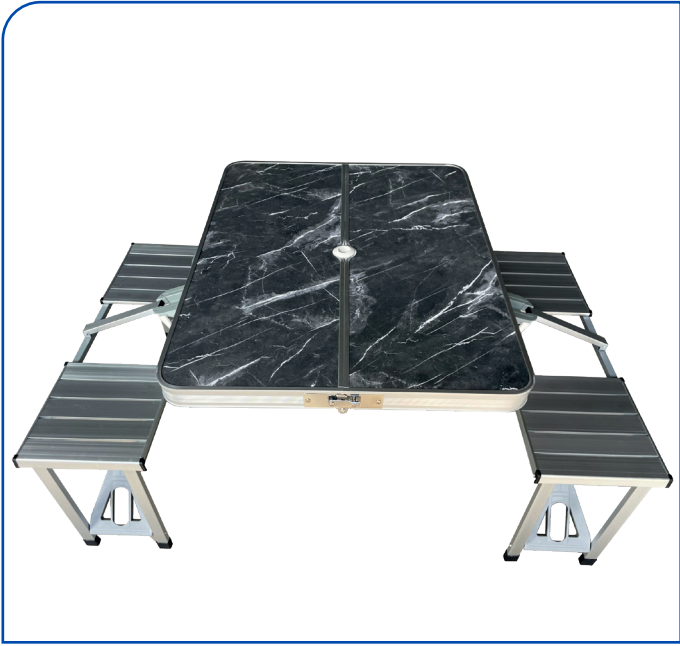

F4850ON : SPEEDFIT GLOUCESTER (ONYX EDITION)

- Solid Resin Tops • Powder coated steel frame
- Table size: 108 x 60 x 71 cm. • Bench size: 89 x 21 x 41 cm.
- Total folded size: 108 x 60 x 7.5 cm. • Total weight: 14.4 kg.
- Table weight: 7.6 kg • Max load: 100 kg.
- Bench weight: 3.4 kg • Max load: 200 kg.