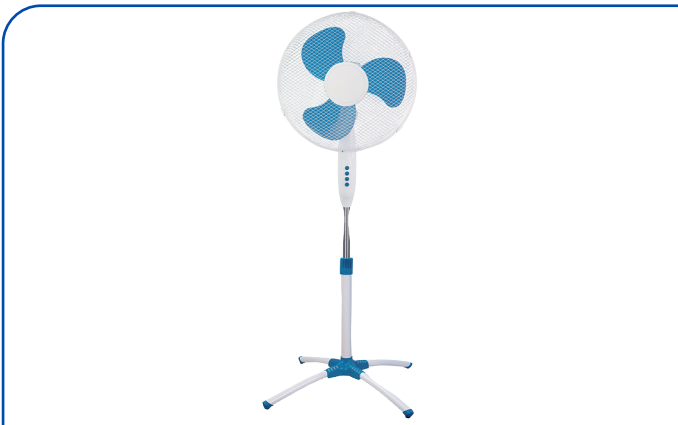

- 220-240V~ 50Hz • Water Evaporation heat absorption,ice-crystal cooling,ice cooling • 3 speed control • Timer • Water tank capacity: 4L • Automatic horizontal swing • Adjustable airflow • Castors for easy movement • Remote control