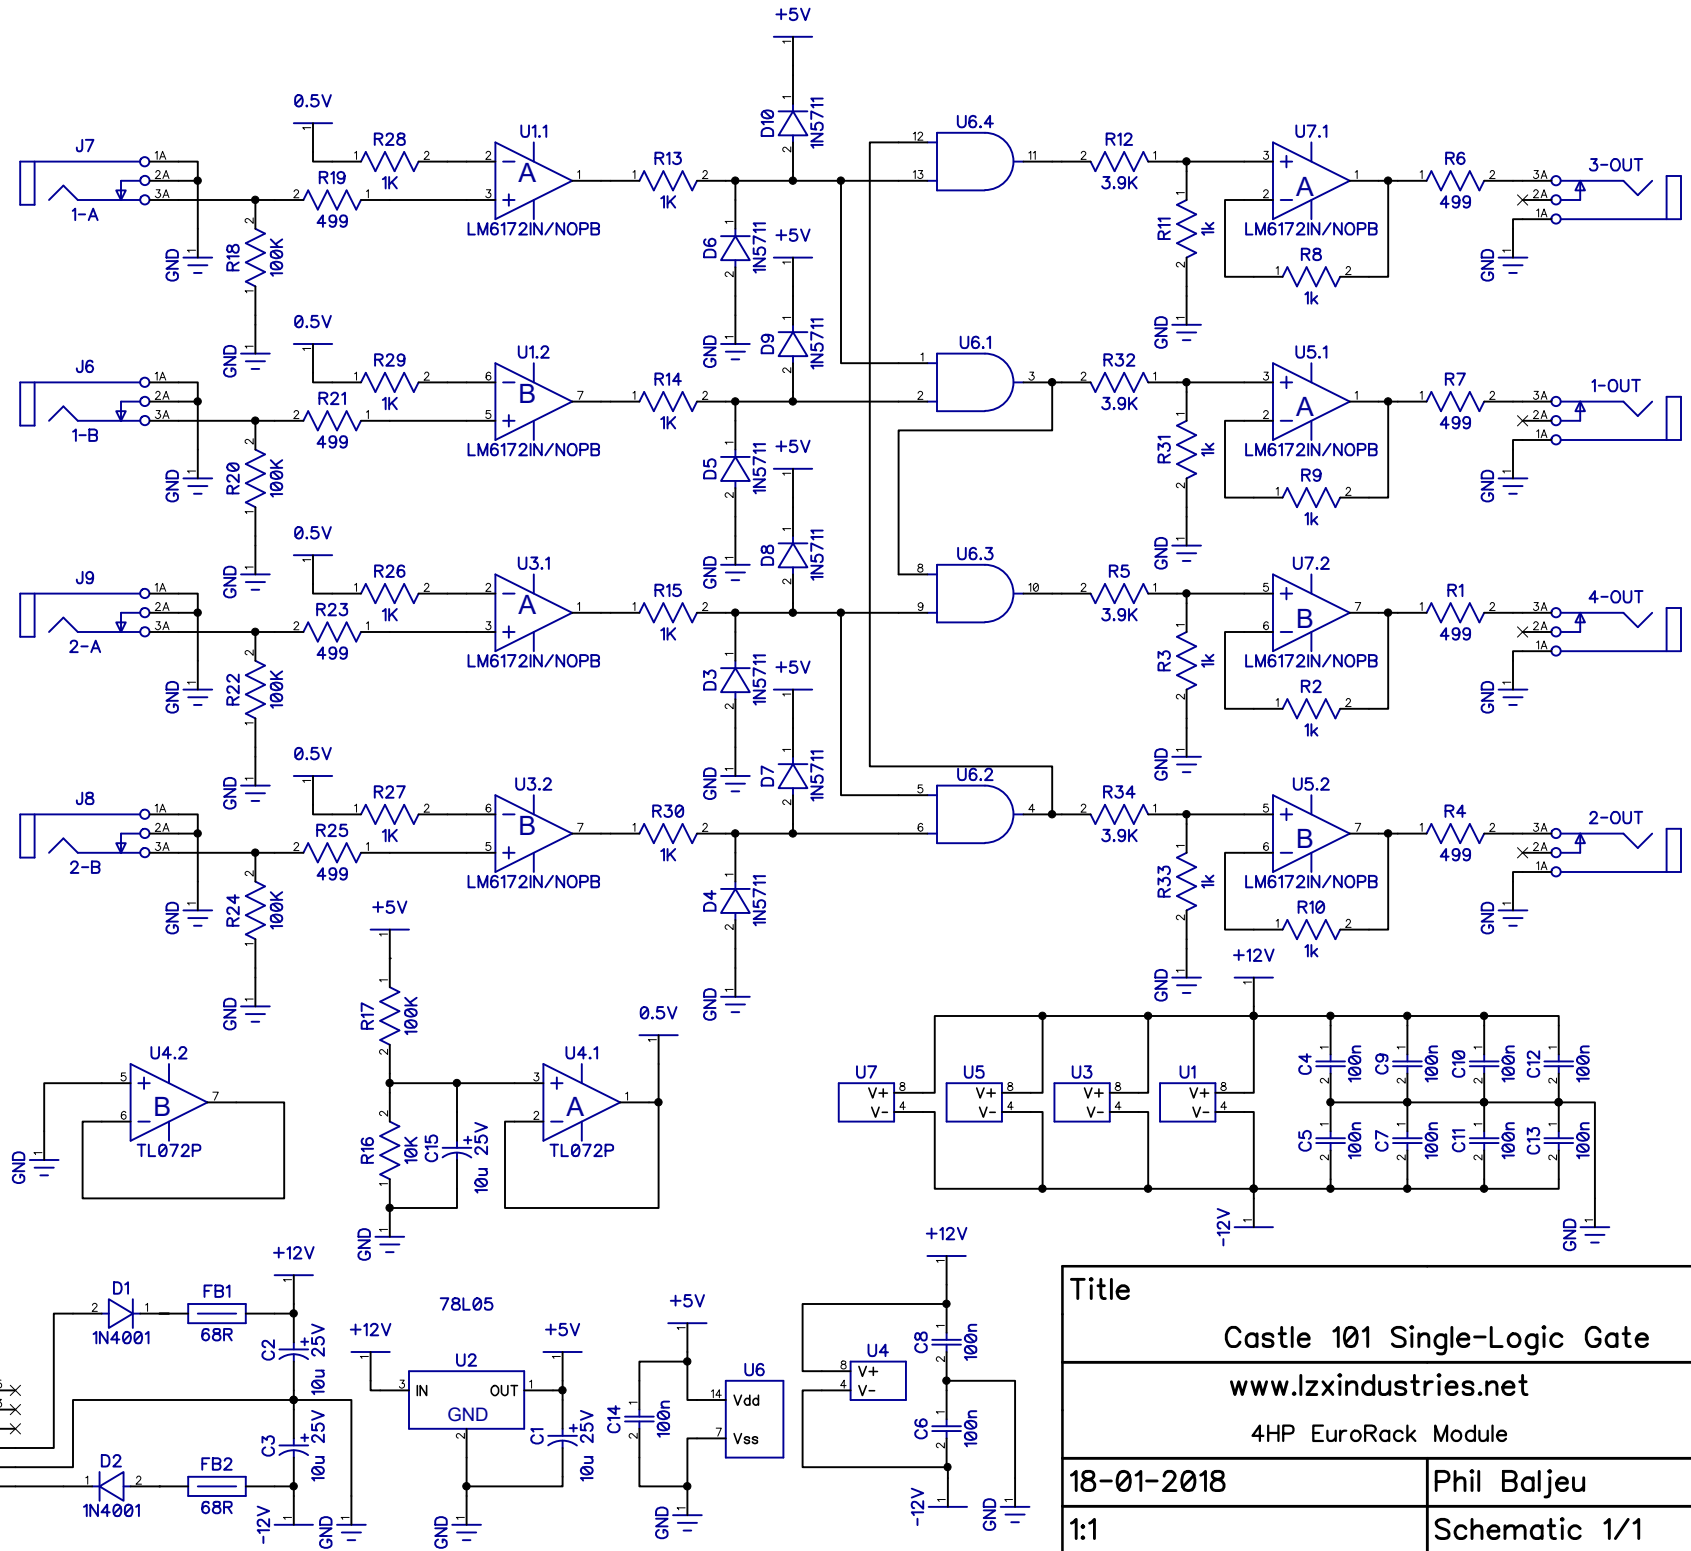

D

C

B

A

Title		Castle 101 Single-Logic Gate	
www.lzxindustries.net		Rev	
4HP EuroRack Module		D	
18-01-2018		Phil Baljeu	
1:1		Schematic 1/1	