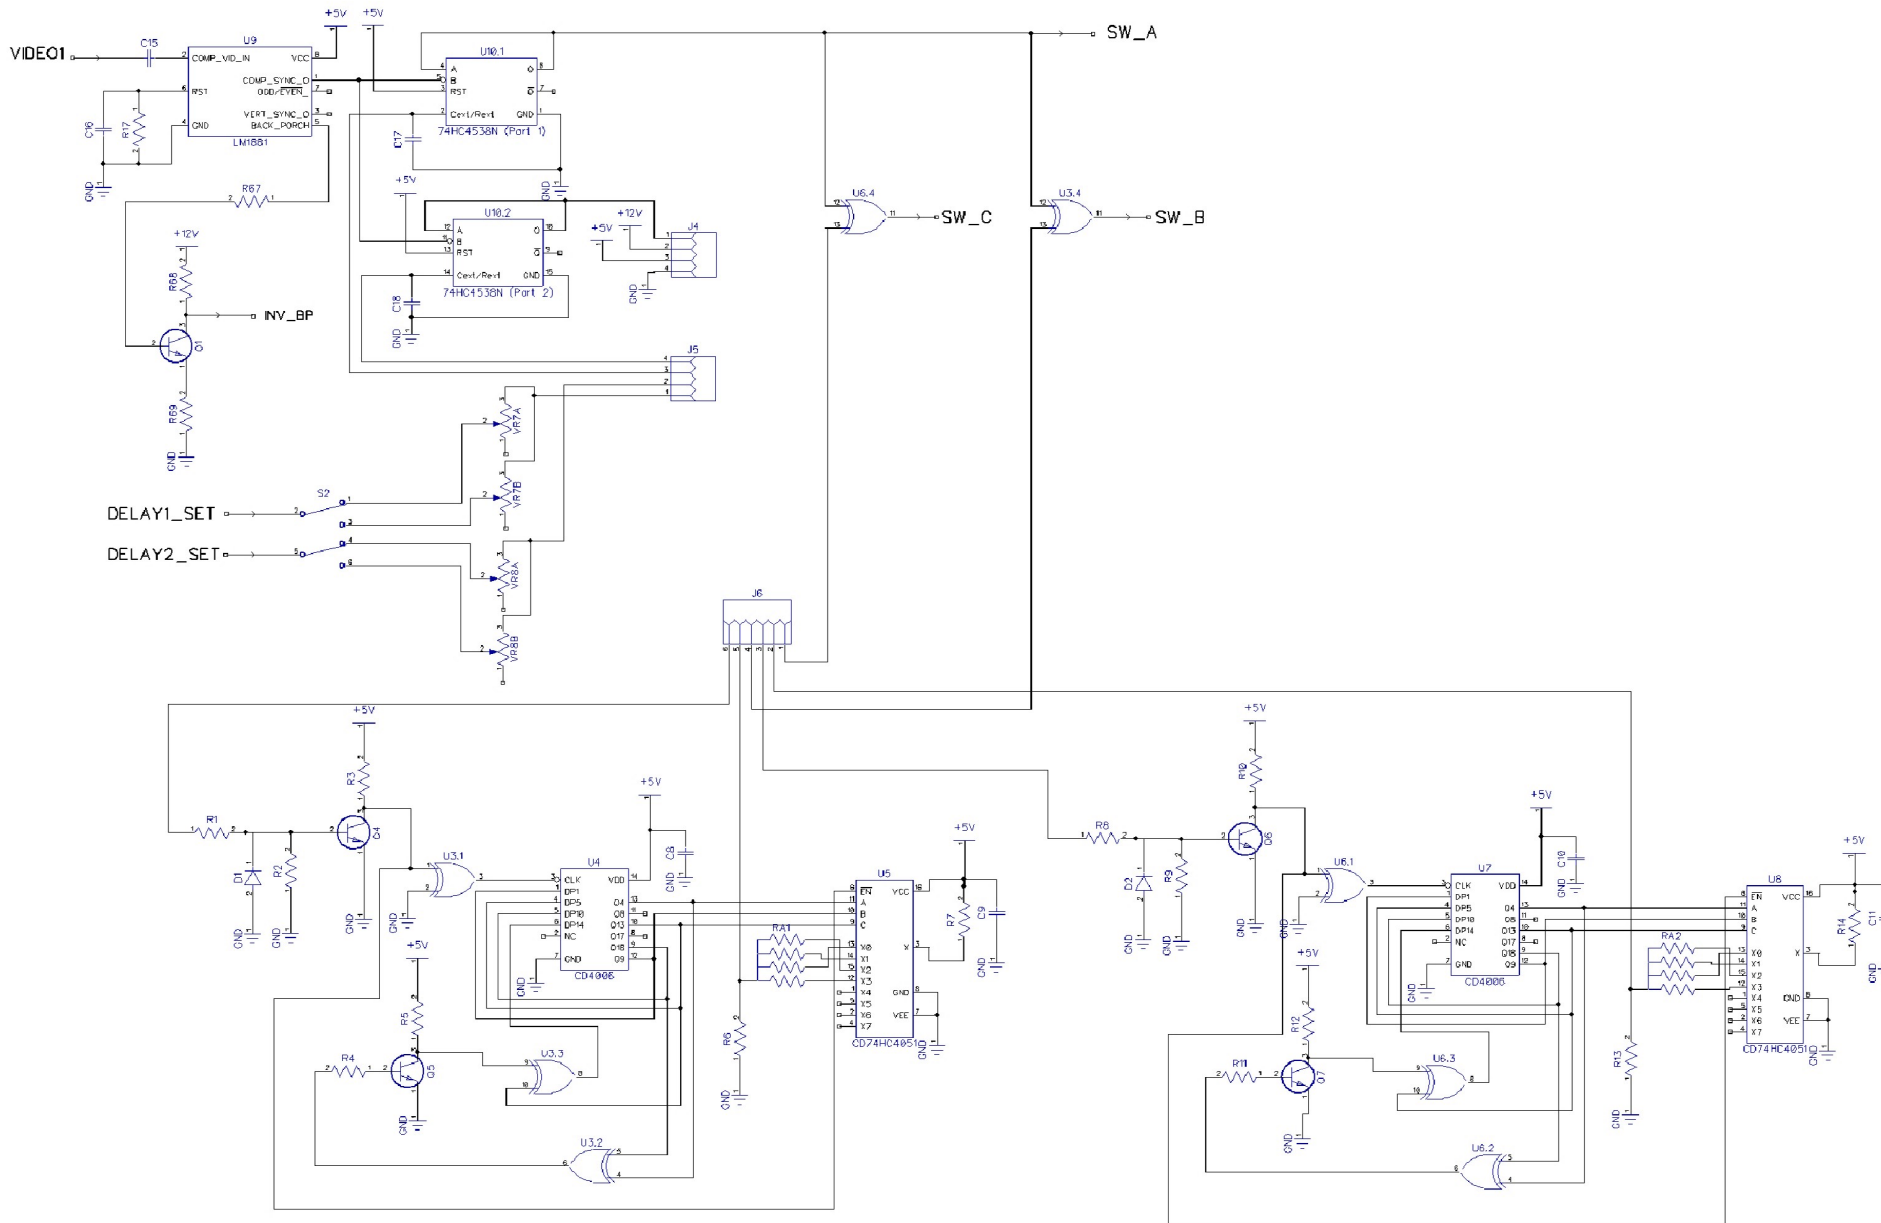

DISCRET11 V2.3 - Main Board (Analog)
Syntonie 2018

DISCRET11 V2.3 - Main Board (Logic)
Syntonie 2018

DISCRET11 V2.3 - Control board
Syntonie 2018