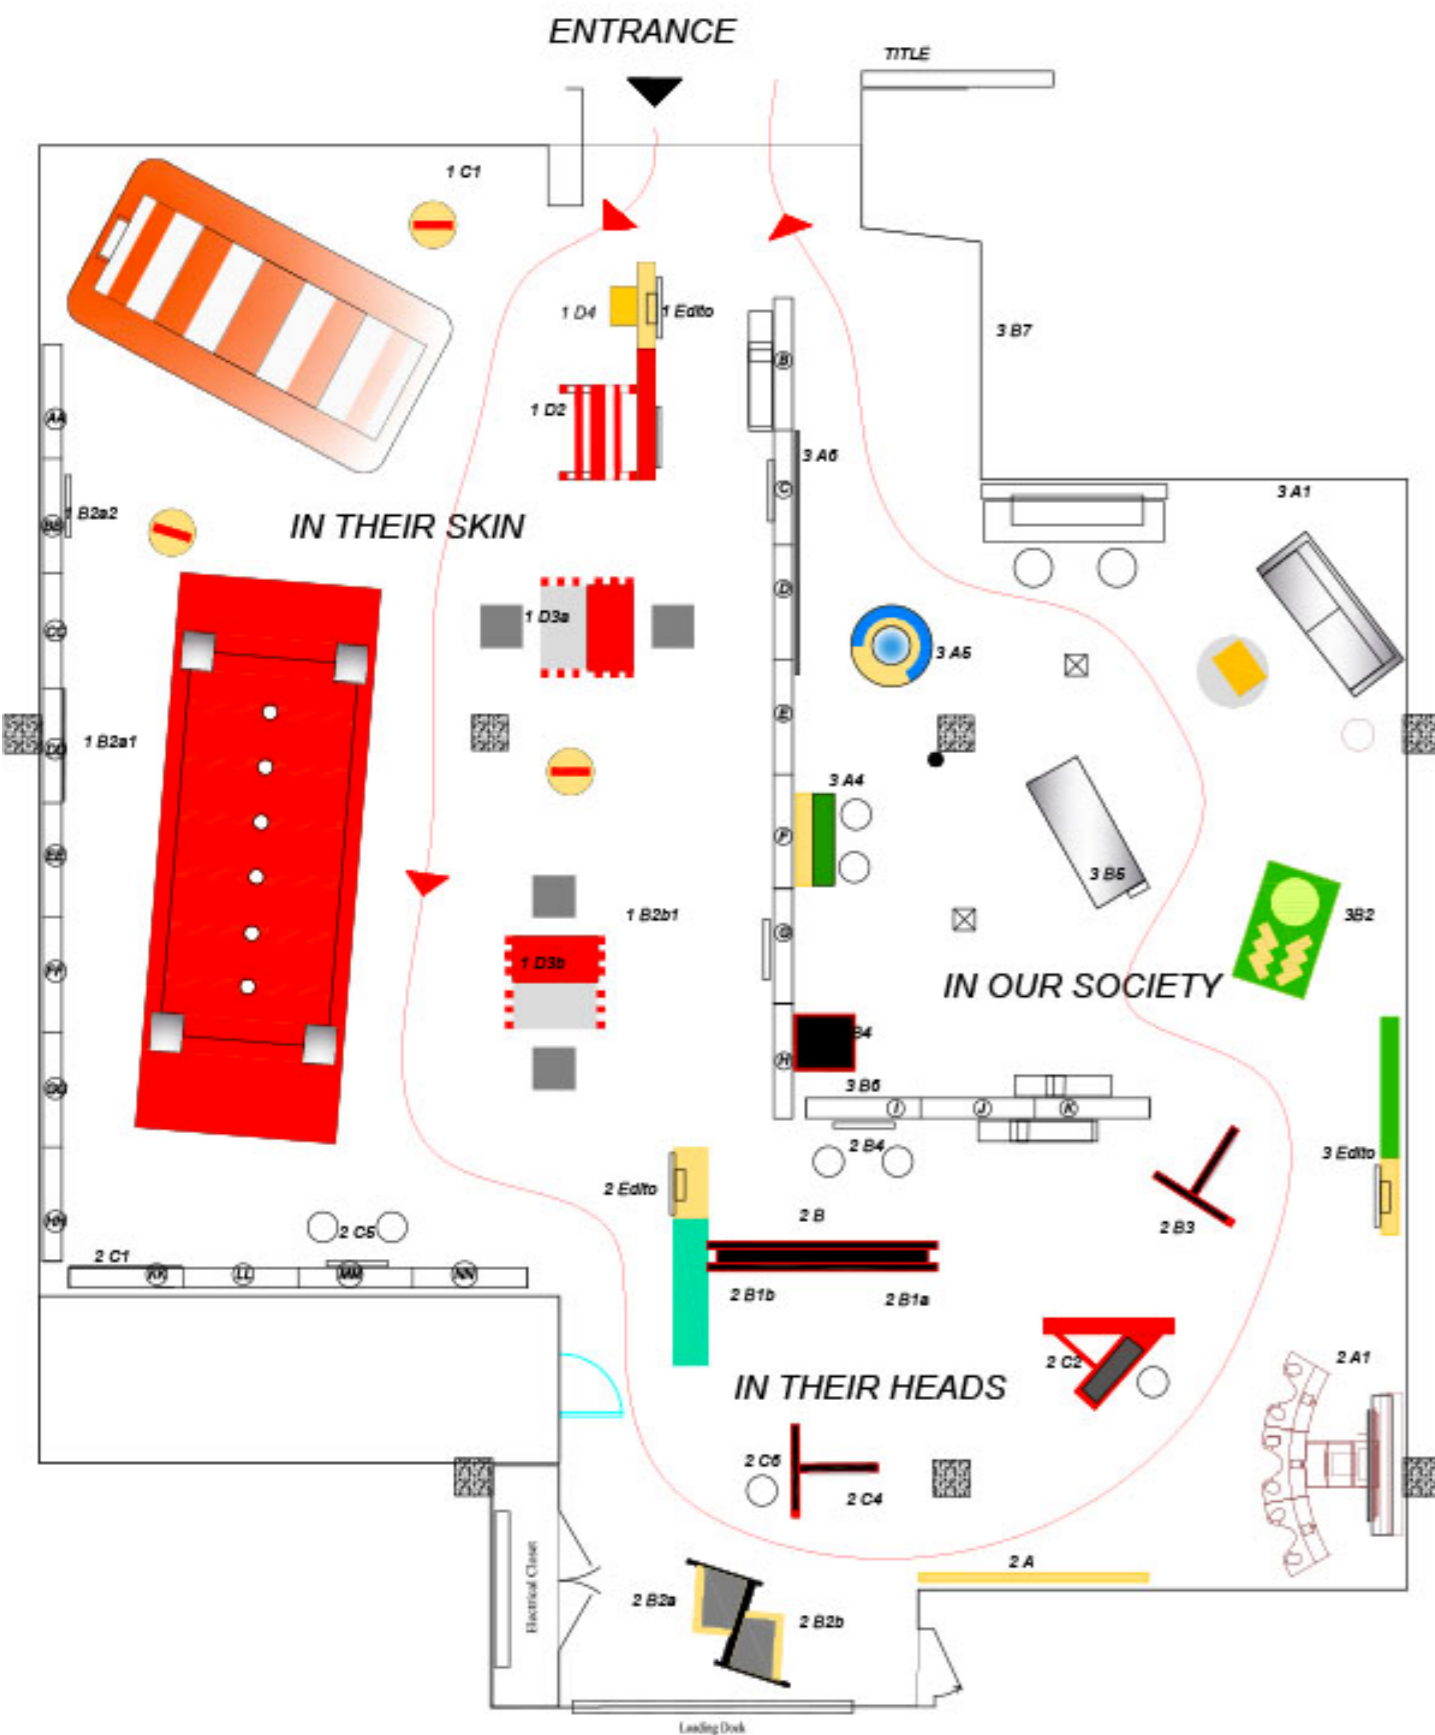

original exhibits to discover more about our favorite pets

The exhibition is arranged to take visitors on a fun, sensory and interactive journey through three different topics:

in their skin

This is an active space where visitors compare their own physical skills to those of the animals, such as speed, agility, capacity to jump. They discover the different range of canine and feline body shape types and observe their characteristics.

in their heads

Plunged into a space decorated to put us on a level with the animals, visitors are invited to look, listen and feel like a dog or cat, with unusual immersive experiments. Understand how they communicate, interpret their emotions and decrypt their behaviour.

in our society

Dogs and cats fill our homes, our streets and even our culture. This final section shows visitors the nature of our relationship with these animals over time, and the important role they play today in our society.

HIGHLIGHTS

- 🕒 Note your height when trying to tap the jump buzzer and compare it to that of cats
- 🕒 Compare your speed in the slalom course to that of dogs
- 🕒 Test your knowledge of dogs and cats
- 🕒 Experience what it's like in the skin of a dog or cat