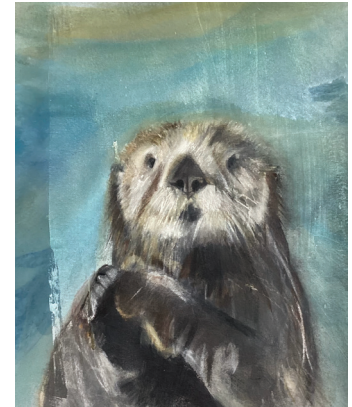

#M26 Sea Otter