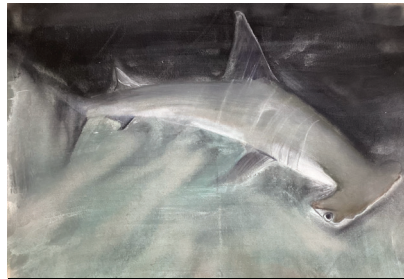

#F8 Hammerhead Shark