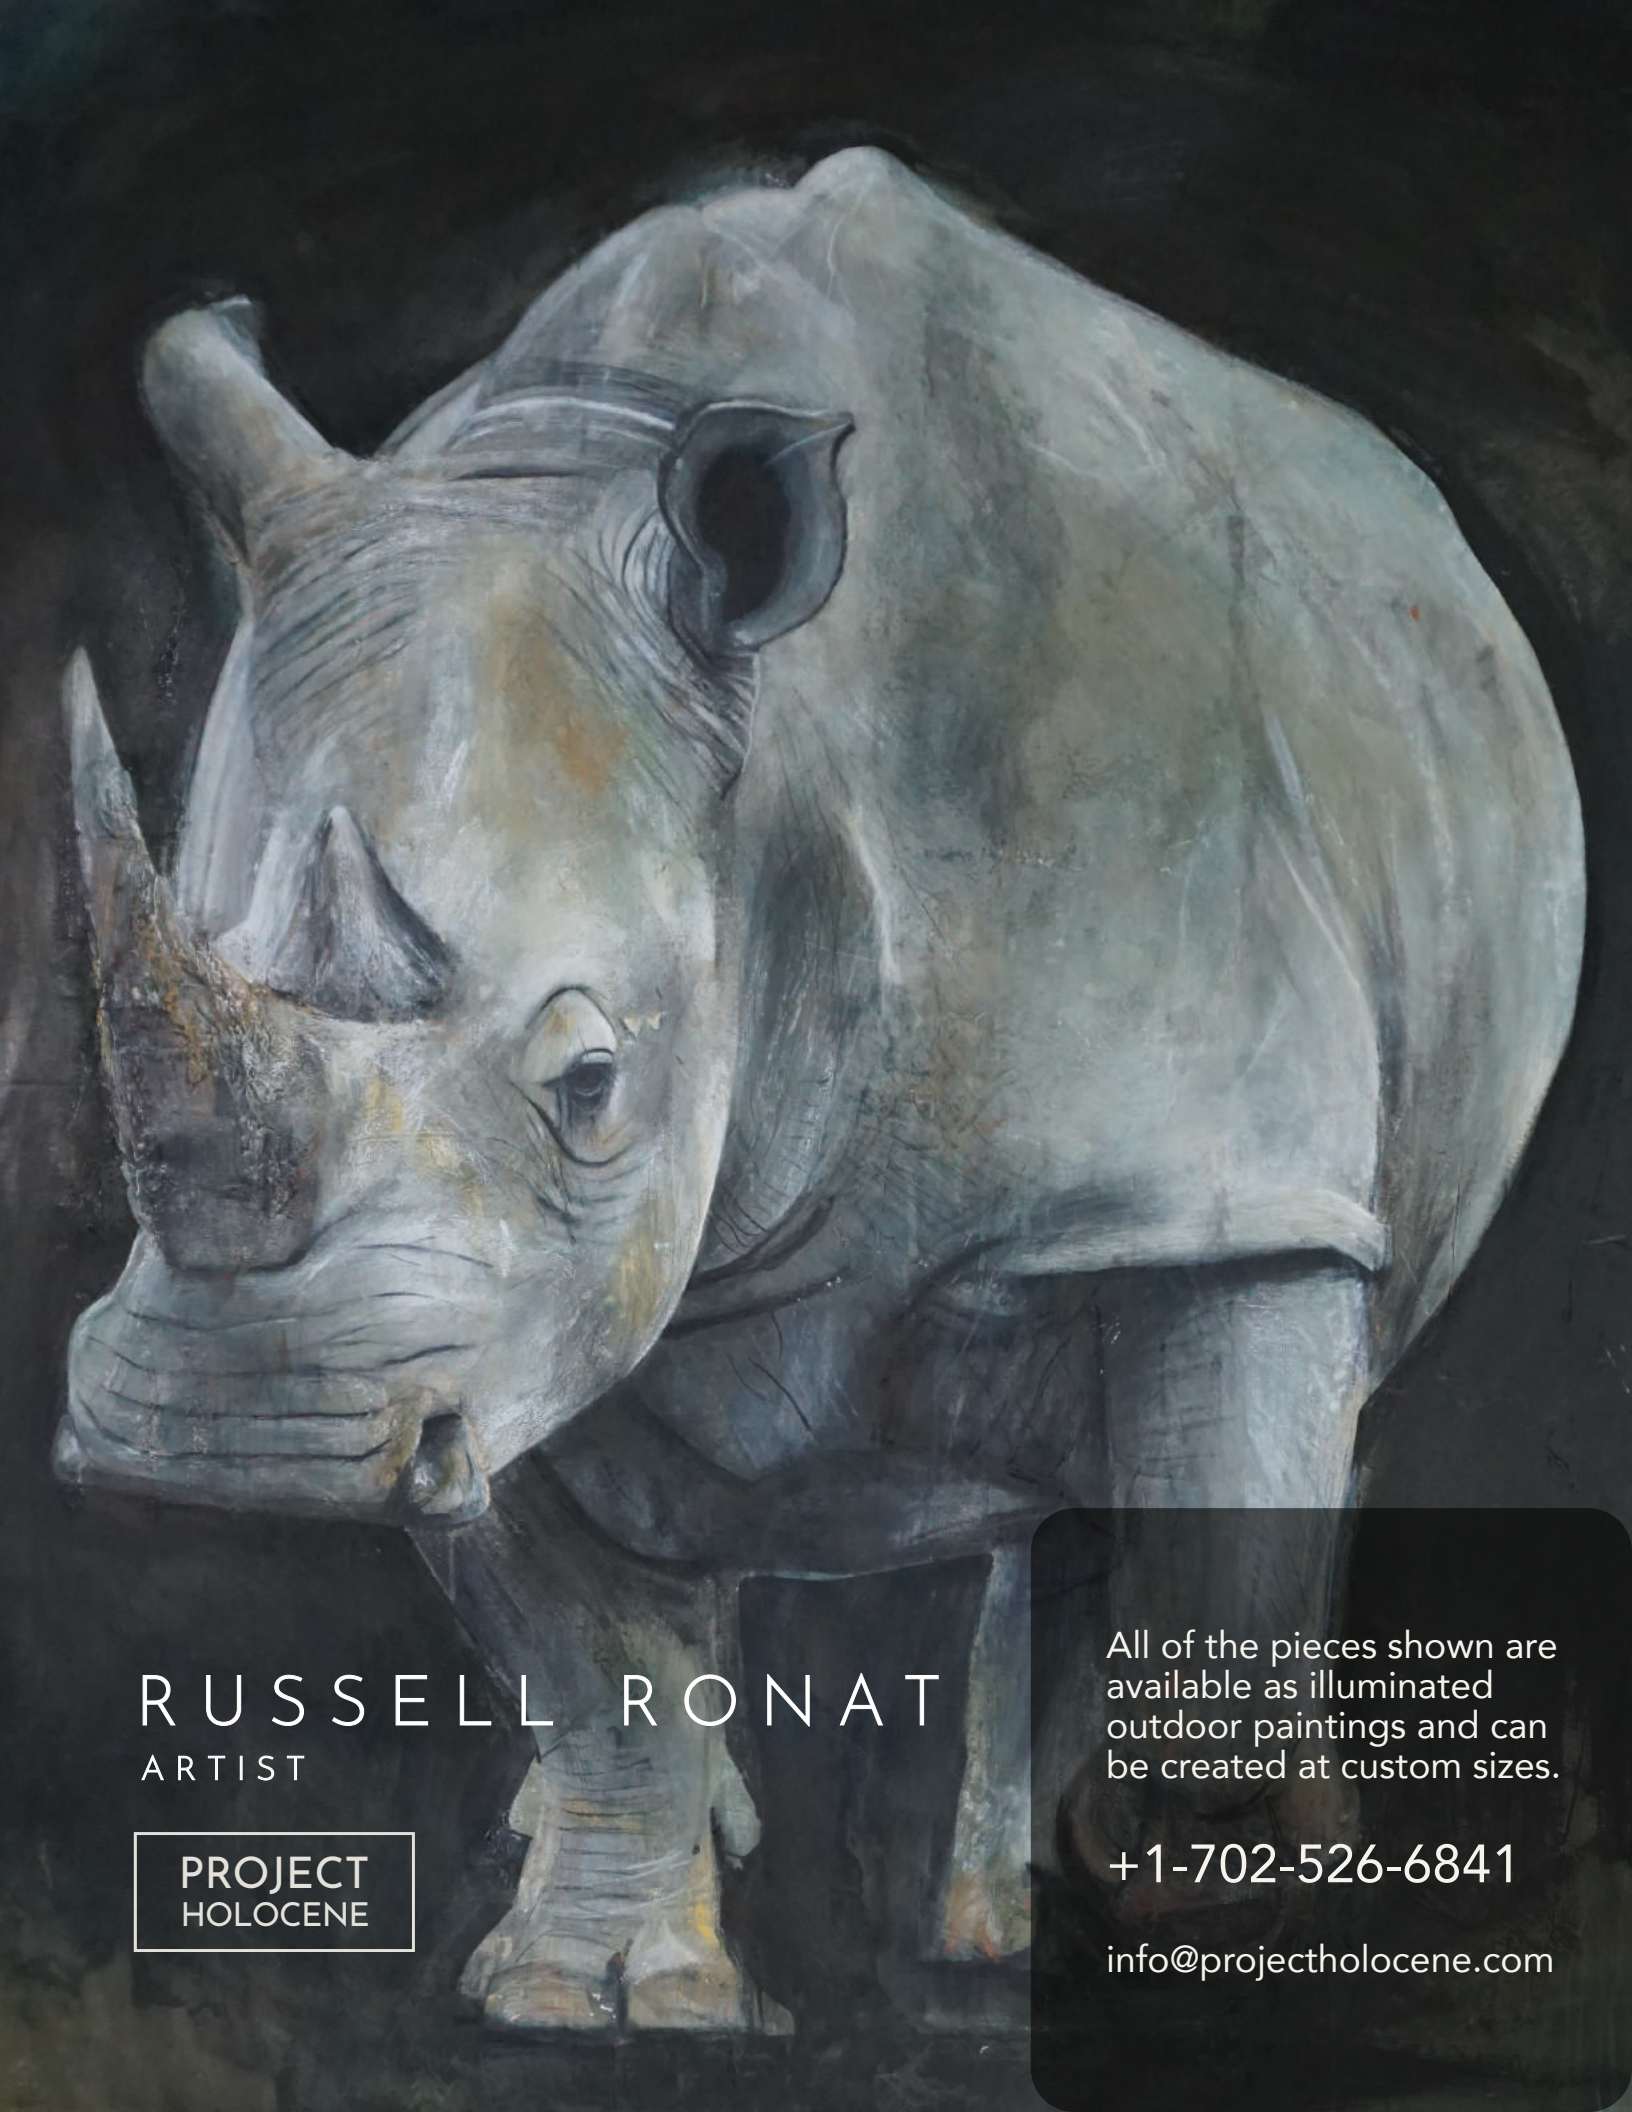

#F6 Whale Shark

#F7 Sand Tiger Shark

#F8 Hammerhead Shark

RUSSELL RONAT
ARTIST

PROJECT
HOLOCENE

All of the pieces shown are available as illuminated outdoor paintings and can be created at custom sizes.

+1-702-526-6841

info@projectholocene.com