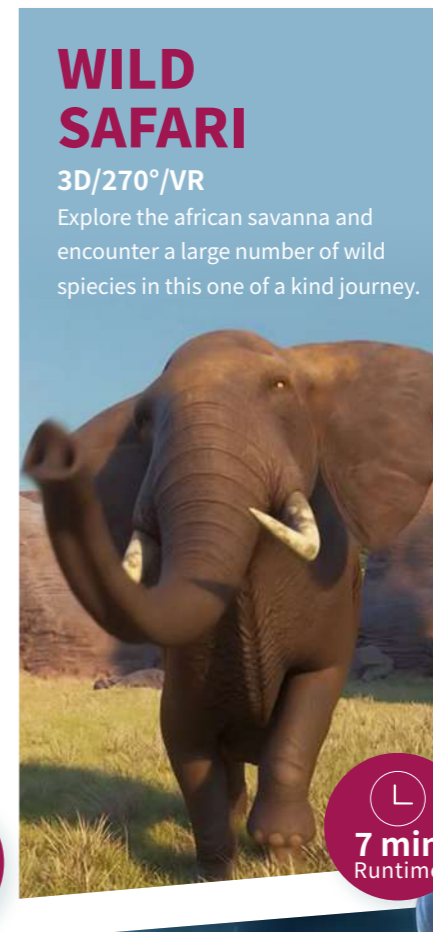

7 min Runtime

POLAR DREAM

3D/270°/VR

This ice-cold adventure brings you to the North and South pole. Meet whales, polar bears and other frost-defying animals.

7 min Runtime

WILD SAFARI

3D/270°/VR

Explore the african savanna and encounter a large number of wild species in this one of a kind journey.