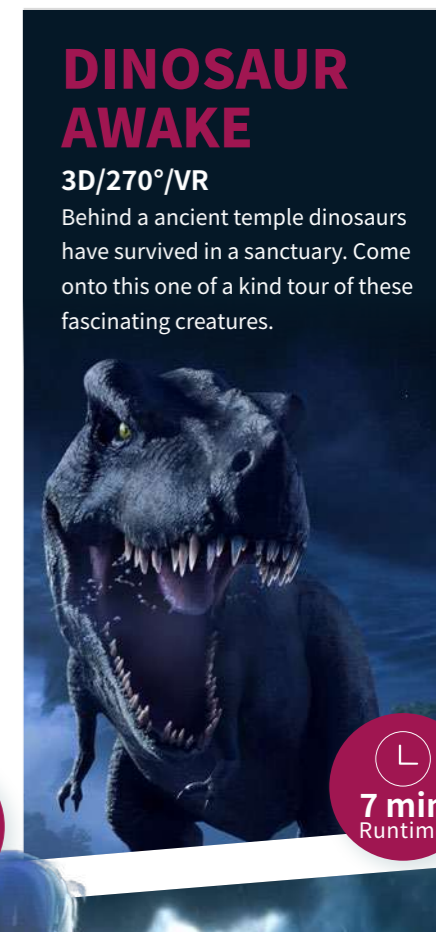

7 min Runtime

POLAR DREAM

3D/270°/VR

This ice-cold adventure brings you to the North and South pole. Meet whales, polar bears and other frost-defying animals.

7 min Runtime

WILD SAFARI

3D/270°/VR

Explore the african savanna and encounter a large number of wild species in this one of a kind journey.