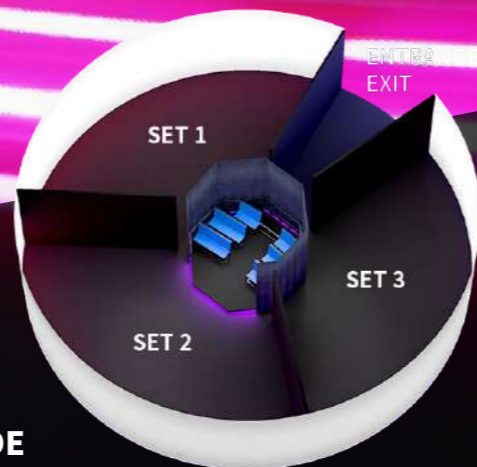

5D EFFECTS

WATERSPRAY

RAIN

SNOW FX

GROUND FOG

LASER

5D MINI DARKRIDE

THE IMMERSIVE FAMILY ATTRACTION