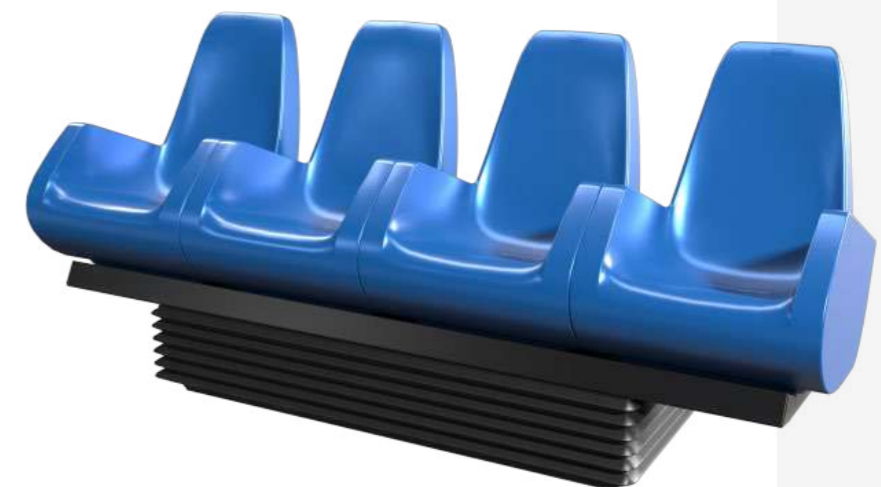

Locations

Yas Water World
Abu Dhabi, UAE

Sonnentherme
Lutzmannsburg, Austria

Hangzhou Bay
Happy Water World
Ningbo, China

Sunac Qingdao
Water World
Qingdao, China

Sunac Guangzhou
Water World
Guangzhou, China

Sunac Wuxi
Water World
Wuxi, China

Kaisa
Shenzhen, China