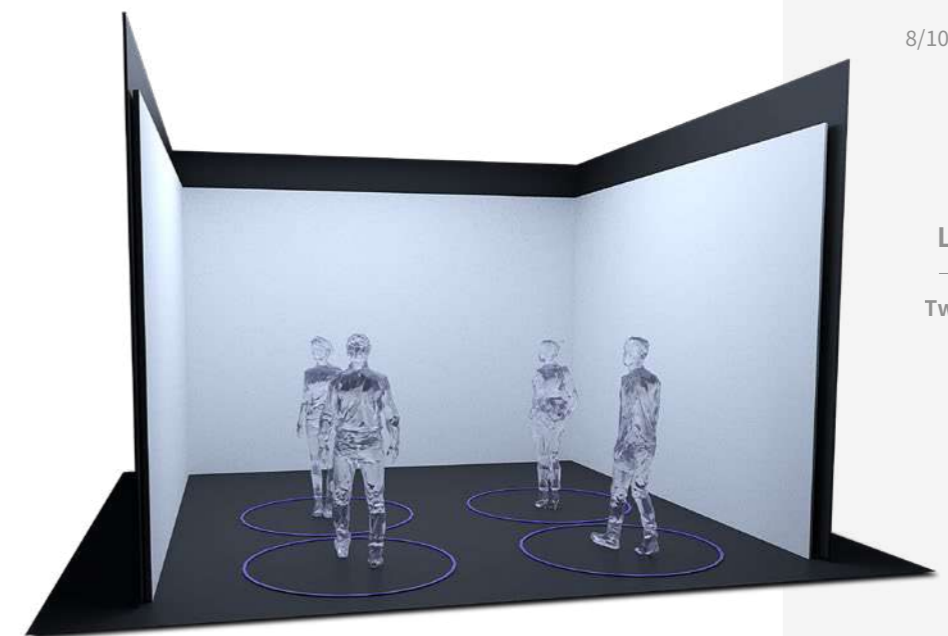

Locations

TwoBitCircus
Dallas, USA

ACTIVE SHIELDZ

ANGRY BIRDS™

JELLY ATTACK