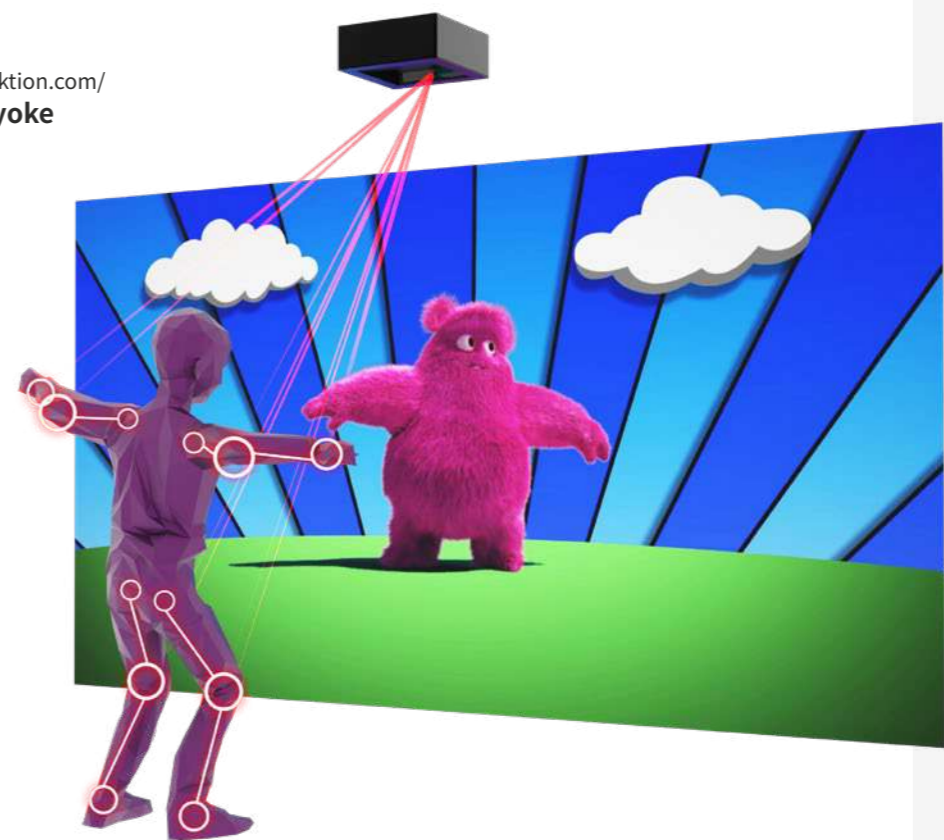

Facts

Players:
4-32

max. hourly capacity:
480

min. Room height:
3m

Projection:
Full HD

Screen:
Wall Projection

No technical
room needed

Locations

Center Parcs –
Les Trois Forets
Hattigny, France

Dreamplay
by Dream Works
Manila, Philippines

Futuroscope
Poitiers, France

IMG Worlds of
Adventure
Dubai, UAE

Vinpearlland
Hanoi & Nam Hoi An,
Vietnam

ITCC Center
Riyadh, Saudi Arabia

and many more