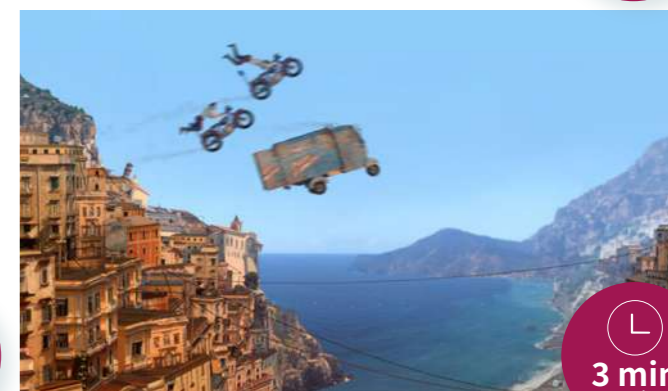

3 min Runtime

LUIGIS PIZZA

3D

Ready to serve a hot fresh pizza? This classic fast pace ride movie takes guests to a small Italian city.