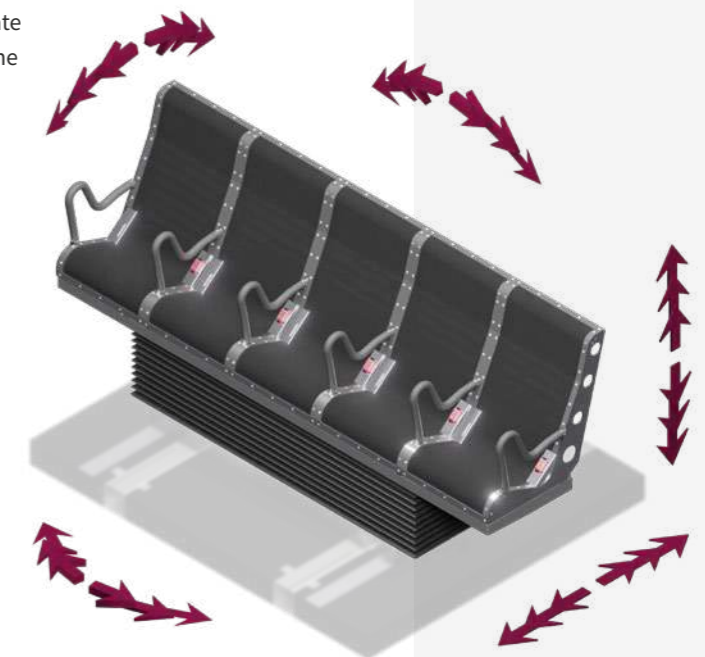

Facts

Riders:
15, 25, 40, 60
and other sizes

Capacity per hour:
130-1.100

Motion:
5DOF

Screen:
Curved, Dome
LED or Projection

Locations

TBA 2024
Vienna, Austria