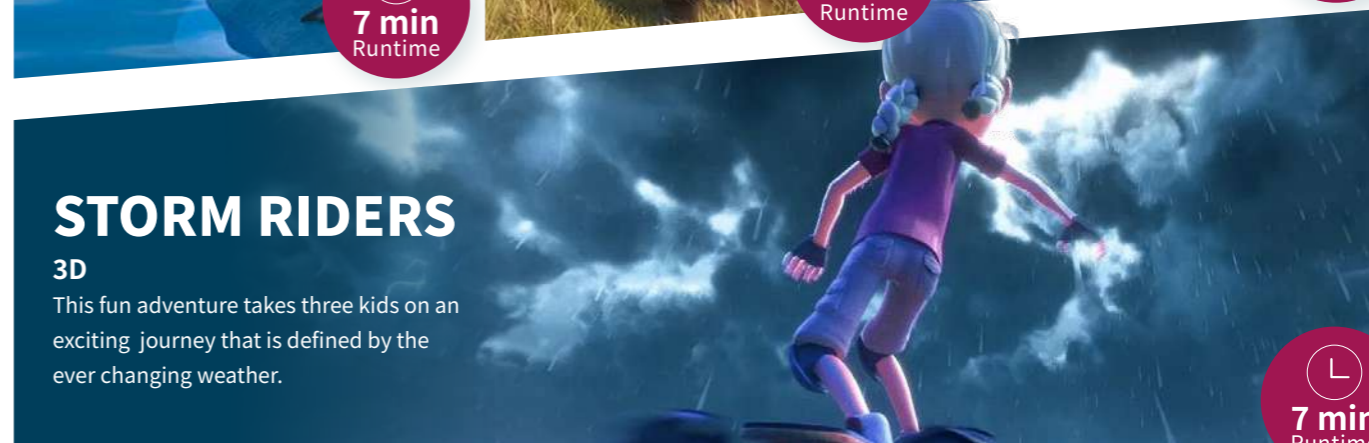

7 min Runtime

POLAR DREAM

3D/270°/VR

This ice-cold adventure brings you to the North and South pole. Meet whales, polar bears and other frost-defying animals.

7 min Runtime

WILD SAFARI

3D/270°/VR

Explore the african savanna and encounter a large number of wild species in this one of a kind journey.

7 min Runtime

DINOSAUR AWAKE

3D/270°/VR

Behind a ancient temple dinosaurs have survived in a sanctuary. Come onto this one of a kind tour of these fascinating creatures.

7 min Runtime

STORM RIDERS

3D

This fun adventure takes three kids on an exciting journey that is defined by the ever changing weather.