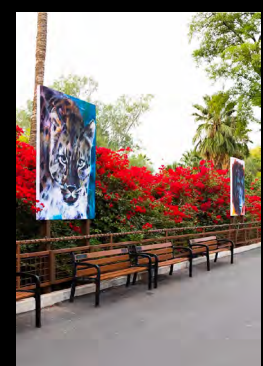

EXHIBIT INFO

The works are rented for 6 month exhibitions, each exhibit is unique and customized based on paintings selected and available space. The exhibit is very simple to install, and can be mounted on any interior/exterior wall.