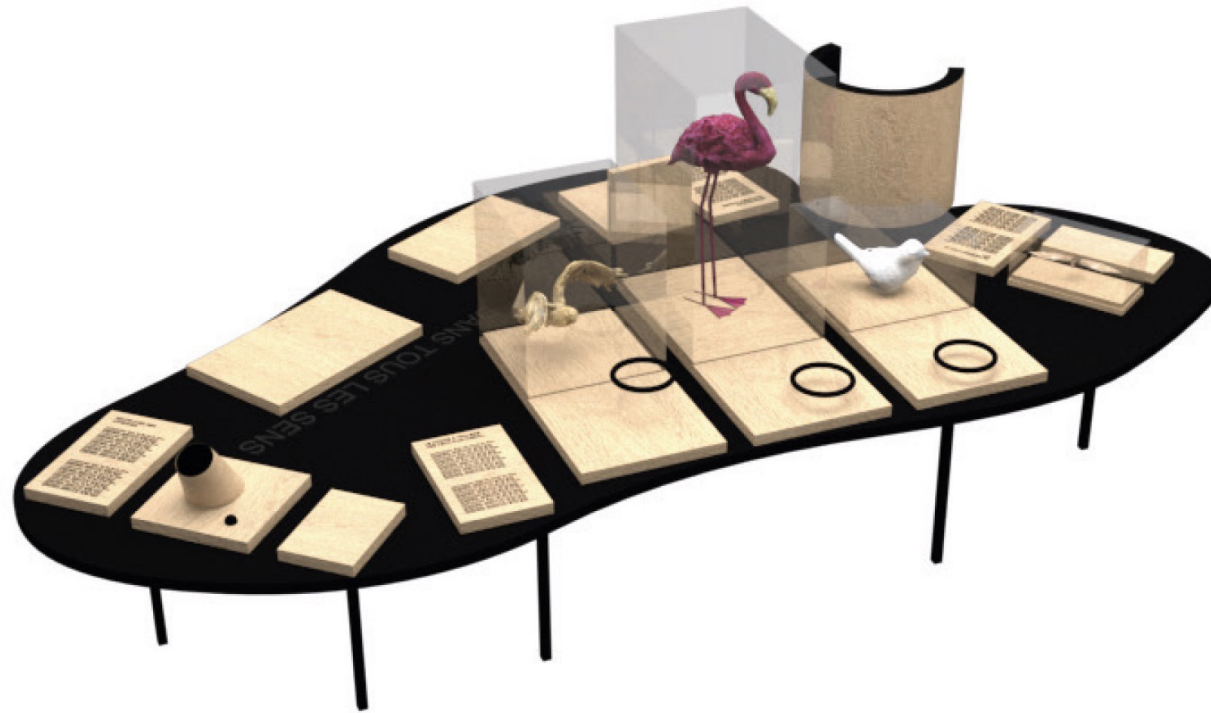

A NINE STEP VISIT

A JOURNEY THROUGH 9 HABITATS

From the salt lakes of the savannah, to the Arctic Circle, through the rainforest canopy, the depths of the earth and coral reefs, visitors can explore nine natural environments. During their journey, they encounter many species: plants, animals, bacteria and fungi.

BACK FROM EXPLORING POST-SHOW

The walk ends with an interpretation space, where visitors can identify the main environments and species that they have encountered. By means of interactive devices, large illustrations and the presentation of natural specimens, they are invited to reflect on their place as human beings in the living world.

STATE-OF-THE-ART TECHNOLOGIES

TECHNICAL SPECIFICATIONS

Filmed in 8K resolution at different locations around the planet, Sensory Odyssey's images are imbued with exacting realism. A precisely regulated system of olfactory diffusion, paired with a 360° spatialized sound design, create a totally immersive experience. A high-performance tracking system allows the content to react with great accuracy to visitors' presence and movements.