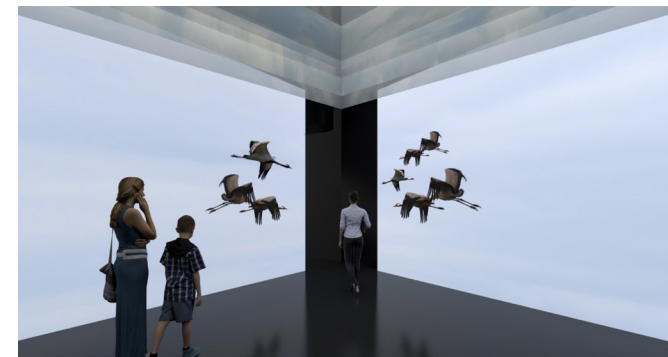

TRAVELLING EXHIBITION

SENSORY ODYSSEY

A MULTI-SENSORY JOURNEY TO EXPERIENCE THE SPECTACULAR WORLD OF THE SPECIES WITH WHOM WE SHARE OUR PLANET.

Inside giant immersive and wordless installations, visitors make their way through various ecosystems, experiencing changing scales and viewpoints. Equipped with an enhanced sense of smell, sight and hearing, they discover the world of living things and the richness of interactions between species.

SENSORY
ODYSSEY

A SPECTACULAR-EXPEDITION

AN ORIGINAL CONCEPT

More than an immersive exhibition, Sensory Odyssey offers a multi-sensory journey based on original cinematic, olfactory and soundscaping creations. Through the discovery of these spectacular natural environments, visitors are able to interact with the living world, trigger acceleration effects and experience changes in scale that allow them to experience microscopic life like never before.

BACK FROM EXPLORING POST-SHOW

The walk ends with an interpretation space, where visitors can identify the main environments and species that they have encountered. By means of interactive devices, large illustrations and the presentation of natural specimens, they are invited to reflect on their place as human beings in the living world.

STATE-OF-THE-ART TECHNOLOGIES

TECHNICAL SPECIFICATIONS

Filmed in 8K resolution at different locations around the planet, Sensory Odyssey's images are imbued with exacting realism. A precisely regulated system of olfactory diffusion, paired with a 360° spatialized sound design, create a totally immersive experience. A high-performance tracking system allows the content to react with great accuracy to visitors' presence and movements.