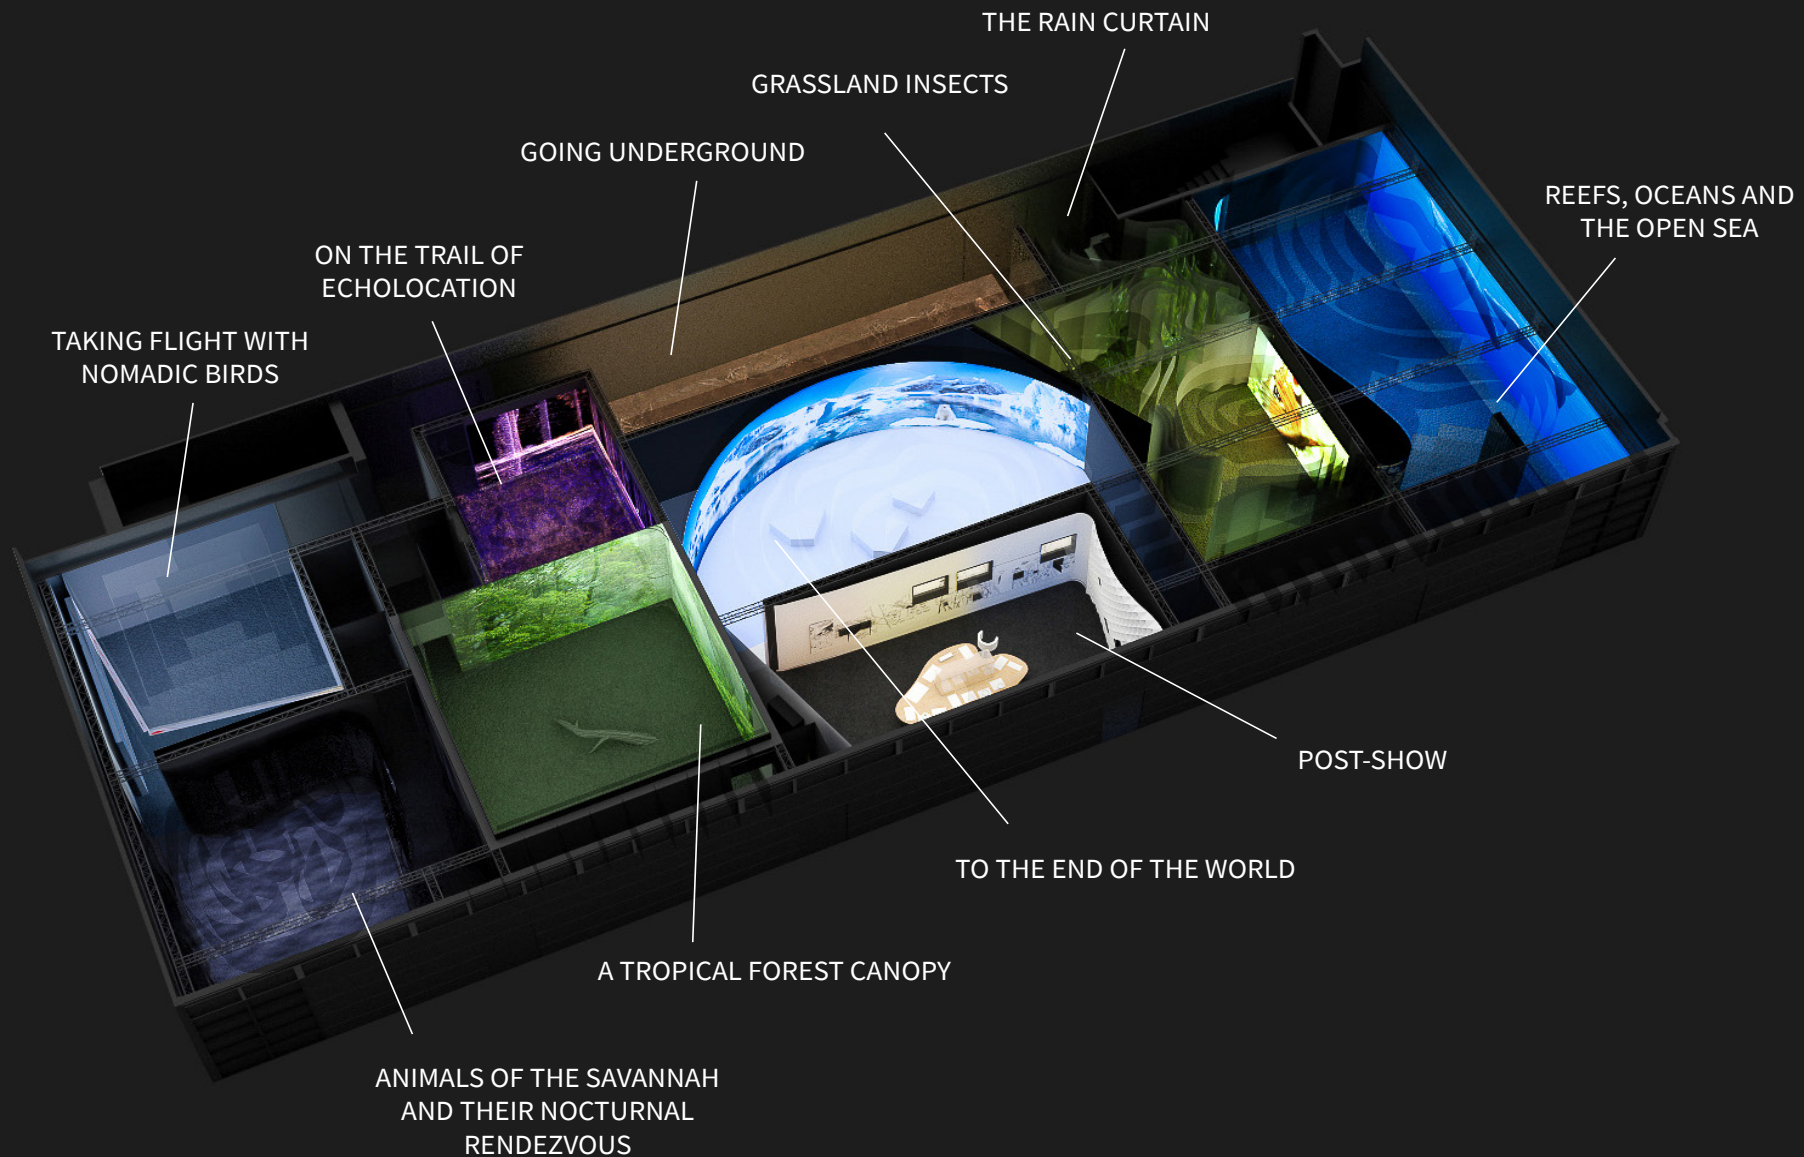

HOW TO HOST SENSORY ODYSSEY? A TAILORED DEVICE & A CUSTOMIZED ADAPTATION