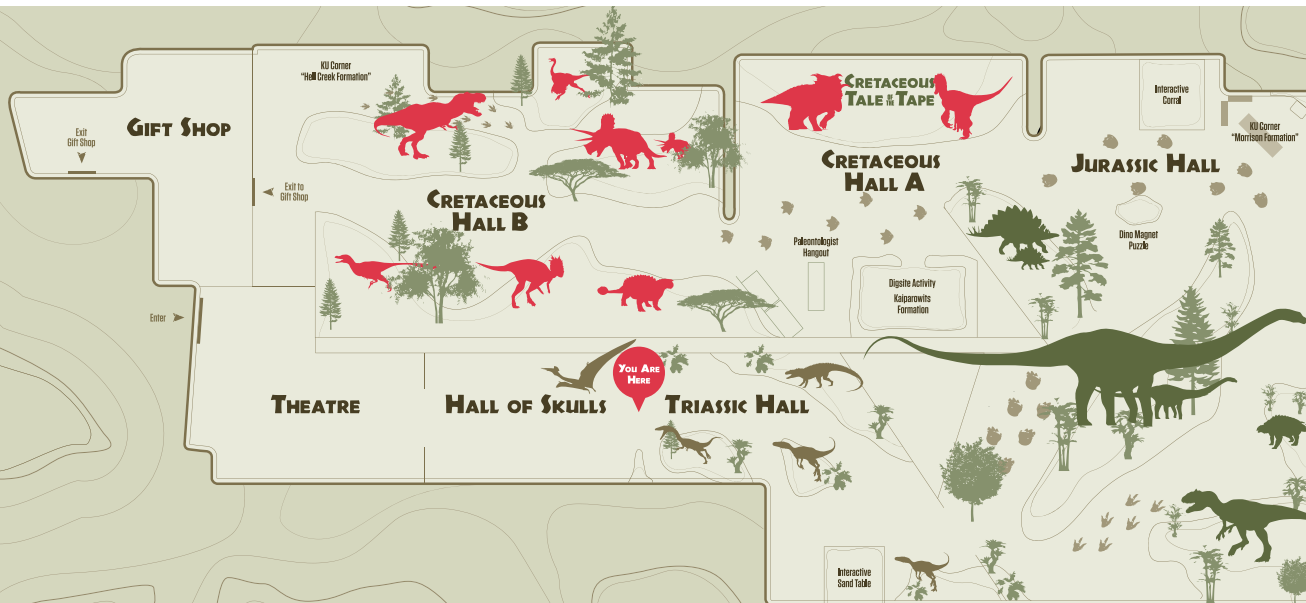

- Guest reactions

During the Jurassic
plant-eating dinosaur
The Spinosaurus,
Carnotaurus, or
Majestad called the
who stood a tall
feet tall, 90 feet
weighed more than
100,000 pounds!

→ HIGHLIGHTS

- 26 Life-Size and Life-Like Animatronic Dinosaurs in detailed dioramas
- 2 full dinosaur casts
- Detailed Interpretive panels
- Real, touchable fossils
- Multiple Hands-On Interactive Elements
 - 3D Augmented Reality Volcano Table
 - Dinosaur Fossil Dig Site
 - Magnetic Puzzle Wall
 - Interactive Floor Projection
- Animatronic T-Rex outdoor display

THE JOURNEY

- **TRIASSIC ERA: THE EPOCH THAT GAVE RISE TO THE REIGN OF THE DINOSAURS.**
- **JURASSIC ERA: THE TIME WHEN THE GIANT SAUROPODS RULED THE EARTH.**
- **CRETACEOUS ERA: LONG LIVE THE KING OF THE DINOSAURS!**

Built in 1914, Union Station opens her arms with 850,000 square feet of amazing space that originally featured 900 rooms. In her prime as a working train station, she accommodated hundreds of thousands of passengers each year. After a remodel and a grand reopening in 1999 Union Station is once again a majestic and desired destination for our surrounding communities.