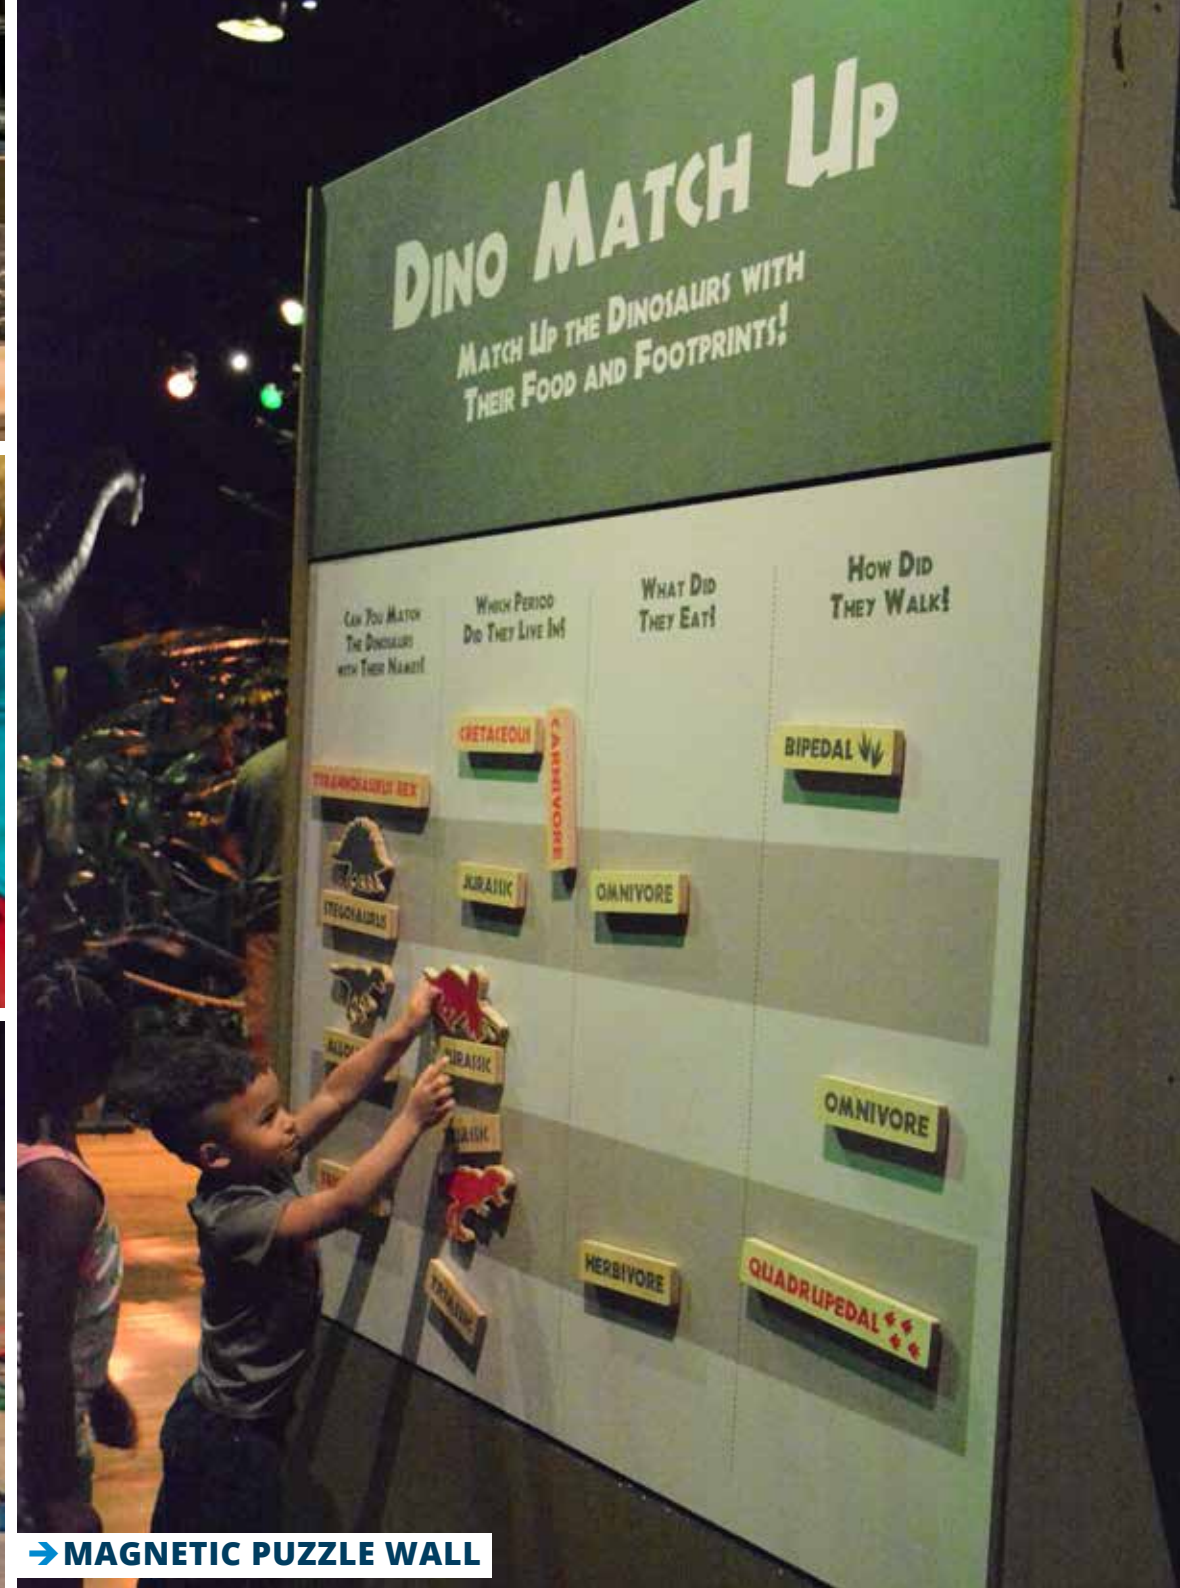

Also included are latest dinosaur discoveries that will change the way audiences think about these remarkable creatures.

Guests will walk through the most prolific North American dinosaur dig sites and learn what it takes to reveal and recover fossilized remains. They will also interact with a 3D augmented reality volcano, dinosaur tracks, puzzles and more.

THE JOURNEY

- **TRIASSIC ERA: THE EPOCH THAT GAVE RISE TO THE REIGN OF THE DINOSAURS.**
- **JURASSIC ERA: THE TIME WHEN THE GIANT SAUROPODS RULED THE EARTH.**
- **CRETACEOUS ERA: LONG LIVE THE KING OF THE DINOSAURS!**

→ DINOSAUR FOSSIL

→ 3D AUGMENTED REALITY VOLCANO TABLE

→ DINOSAUR FOSSIL DIG

→ MAGNETIC PUZZLE WALL

Venue Requirements

- ▲ Gallery Space Requirements: 8,000-12,000 sq. ft.
- ▲ Minimum Ceiling Height: 16 ft.
- ▲ Production Time: Up to 14 days for installation; and an estimated 10-14 days for deinstallation
- ▲ Freight Requirements: 7 x 53' trailers

Built in 1914, Union Station opens her arms with 850,000 square feet of amazing space that originally featured 900 rooms. In her prime as a working train station, she accommodated hundreds of thousands of passengers each year. After a remodel and a grand reopening in 1999 Union Station is once again a majestic and desired destination for our surrounding communities.